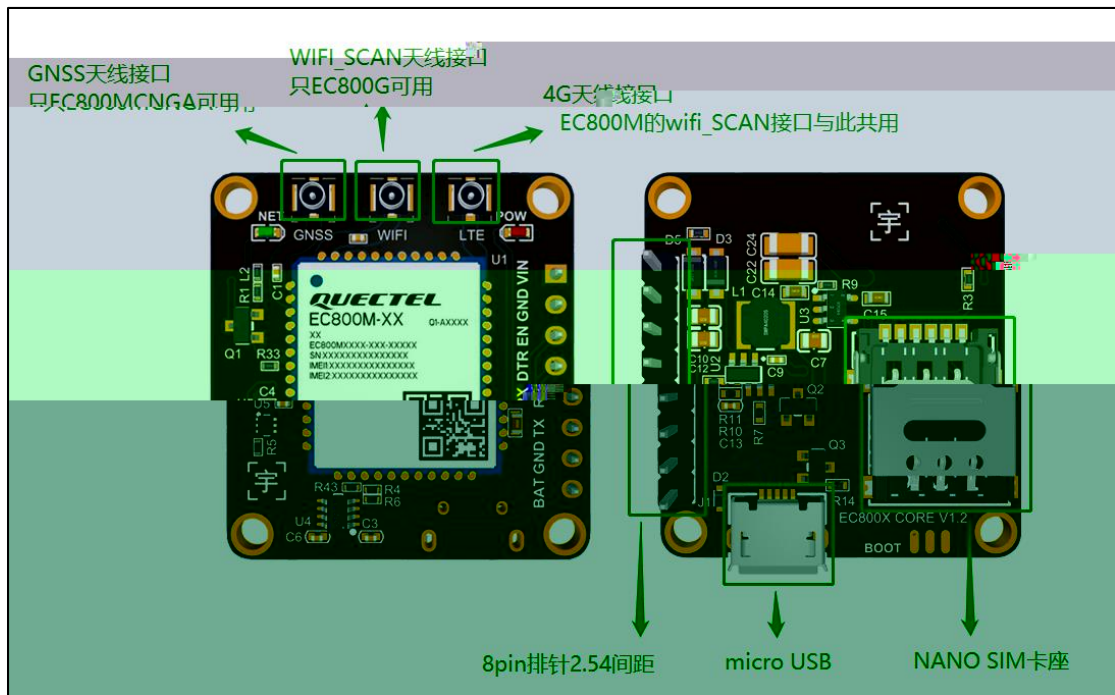

DFOTA

EC800

EC800MCNGA

GNSS

EC800MC

NLC EC800ECNLE

EC800

-
- CAT 1
-
- GNSS
-

EC800

" "

1 EC800

	" "		
	1	EC800MCNLC/EC800ECNLE	
	2	EC800MCNGA	GNSS
	USB		
		5V	
		5V-16V	
		10W	
	Cat 1 FDD TDD		
	1. 4/3/5/10/15/20MHz		
LTE		MIMO	
	LTE-FDD	10Mbps	5Mbps
	LTE-TDD	7.5Mbps	1Mbps
	TCP/UDP/PPP/NTP/NITZ/FTP/HTTP/PING/CMUX/HTTPS/		
	FTPS/SSL/FILE/MQTT/MMS/SMTP/SMTSP		
	PAP (Password Authentication Protocol) CHAP (Challenge		
	Handshake Authentication Protocol)		
USIM	USIM /SIM	1.8V	3.0V
		3.3V	
GNSS	GPS		
	USB2.0		480Mbps
	AT		
USB	USB	Windows 7/8/8.1/10	Linux
	2.6/3.x/4.1-4.14	Android 4.x/5.x/6.x/7.x/8.x/9.x	USB
AT	3GPP TS 27.007	3GPP TS 27.005	AT

2

3

6

7

EC800	EC800ECNLE/EC800MCNLC/EC800MCNGA	1
LTE	4G	1
GNSS	EC800MCNGA	1